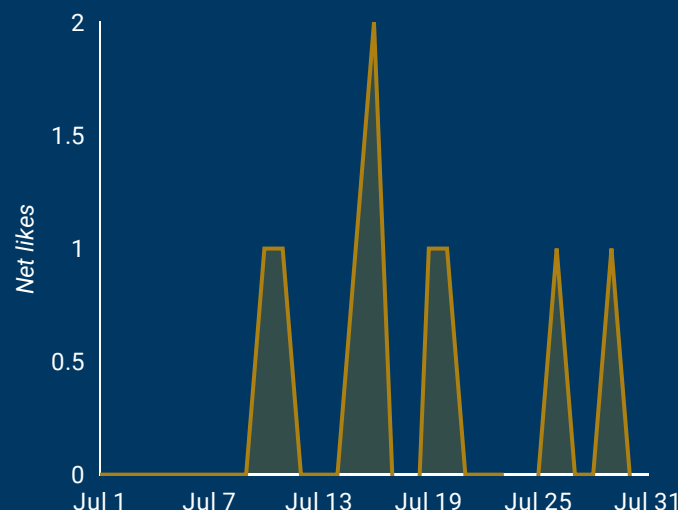

Facebook Page Insights (Organics)

Organic Facebook activity (by post message)

Post message	Post type	Date	Total reach	Total impressions	CTR (clicks/reach)	Content clicks	Total post reactions
SUNDAY SESSIONS @ WANG RSL What better way to spend your Sunday Arvo, and to see ...	photo	Jul 19, 20...	6,192	6,593	2.39%	144	6
SUNDAY SESSIONS @ WANG RSL What better way to spend your Sunday Arvo, and to see ...	photo	Jul 9, 2022	706	729	0.57%	1	1
SUNDAY SESSIONS @ WANG RSL What better way to spend your Sunday Arvo, and to see ...	photo	Jul 26, 20...	643	702	2.49%	9	4
SUNDAY SESSIONS @ WANG RSL What better way to spend your Sunday Arvo, and to see ...	photo	Jul 2, 2022	561	577	1.07%	4	1
Don't miss our new Cocktail of the Month - your favourite... Grasshopper, with Creme de m...	photo	Jul 7, 2022	535	559	2.99%	18	0
	native_te...	Jul 4, 2022	459	484	4.36%	19	5
Looking for a new gin experience? Look no further... Try our new gin tasting paddle, featu...	photo	Jul 2, 2022	414	443	1.45%	7	2

Total Page Likes (by date)

Net Likes (by date)

Post Reach vs Clicks