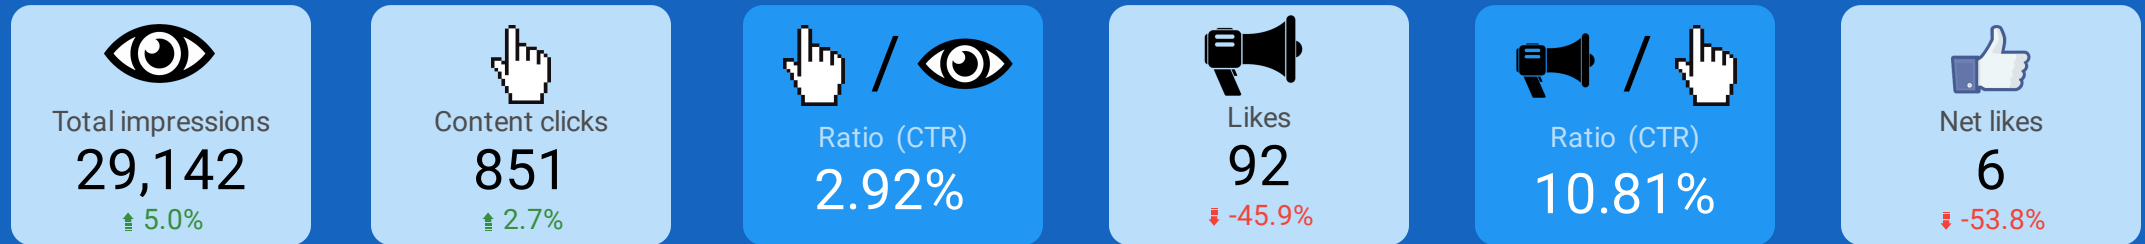

Facebook Page Insights (Organics)

Organic Facebook activity (by post message)

Post message	Post type	Date	Total reach	Total impressions	CTR (clicks/reach)	Content clicks	Total post reactions
SUNDAY SESSIONS @ WANG RSL What better way to spend your Sunday Arvo, and to see ...	photo	Jul 19, 20...	6,192	6,593	2.39%	144	6
SUNDAY SESSIONS @ WANG RSL What better way to spend your Sunday Arvo, and to see ...	photo	Jul 9, 2022	706	729	0.57%	1	1
SUNDAY SESSIONS @ WANG RSL What better way to spend your Sunday Arvo, and to see ...	photo	Jul 26, 20...	643	702	2.49%	9	4
SUNDAY SESSIONS @ WANG RSL What better way to spend your Sunday Arvo, and to see ...	photo	Jul 2, 2022	561	577	1.07%	4	1
Don't miss our new Cocktail of the Month - your favourite... Grasshopper, with Creme de m...	photo	Jul 7, 2022	535	559	2.99%	18	0
	native_te...	Jul 4, 2022	459	484	4.36%	19	5
Looking for a new gin experience? Look no further... Try our new gin tasting paddle, featu...	photo	Jul 2, 2022	414	443	1.45%	7	2

Total Page Likes (by date)

Net Likes (by date)

Post Reach vs Clicks